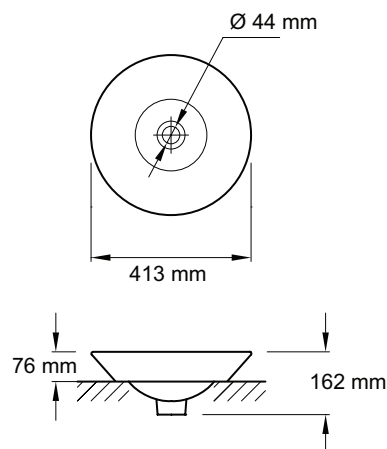

Nepal Design on Conical Bell® Vessel Basin

14223

Product Description: Nepal design on Conical Bell vessel basin for countertop installation, no tap hole

Required Items: 7107B-CP Decorative grid waste, petal design
7108B-CP Decorative grid waste, abstract design

Recommended Items: 9655D-P5 Wrought iron wall-mount bracket

Product Dimensions: 413 mm diameter

Material: Vitreous China

Product Weight (kg): 7.3

Fixings Included: Yes

Guarantee (Years): 25

Additional Information: Rinse thoroughly and use a soft cloth to wipe the product dry after use. Soft abrasive cleaners and warm water may be used when necessary to clean your decorative products. Strong abrasive cleaners will scratch and dull the surface.

Colours:

Nepal

Dimensions (mm)

Kohler UK

Sales and Technical:
+44 (0) 844 571 0048 (Calls cost 7p per minute plus your phone company's access charge)
info@kohler.co.uk
www.KOHLER.co.uk

THE BOLD LOOK
OF **KOHLER**®